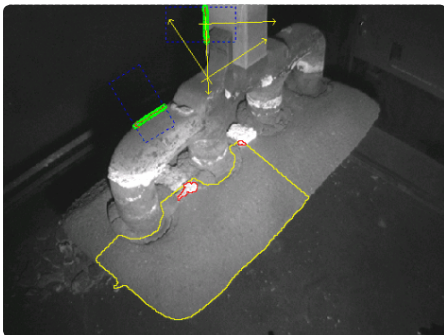

VISION SYSTEM FOR RODDING ALUMINIUM SMELTER

Scorpion Vision System for Rodding is a complete, cost effective and expandable platform for robust measurement, classification and tracking in Rodding Shops. The system consists of these applications:

- Butt Classification
- Stub Classification
- Rod Tracking System

BUTT CLASSIFICATION

The Butt Classification includes the following measurements:

- Butt Dimension
 - Height, Area or Volume
- Bath Inspection
- Area and Coverage %
- Classification

The white areas identified with red borders are not properly cleaned.

Stub classification

SYSTEM ARCHITECTURE. Multiple application are connected over tcp/ip to a Scorpion Vision Rodding Server. With digital ip-cameras, the deployment and installation costs are low. The system can be remotely supported and configured.

Identification symbol found

ROD TRACKING

The Rod Tracking system includes these functions:

- Reading number on anode
- Reading number on rod
- Reading numbers / position in pot line
- Use this to collect / read information.