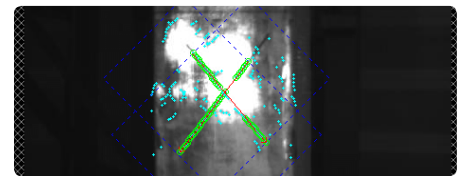

VISION SYSTEM FOR RODDING ALUMINIUM SMELTER

Scorpion Vision System for Rodding is a complete, cost effective and expandable platform for robust measurement, classification and tracking in Rodding Shops. The system consists of these applications:

The white areas identified with red borders are not properly cleaned.

Stub classification

SYSTEM ARCHITECTURE. Multiple application are connected over tcp/ip to a Scorpion Vision Rodding Server. With digital ip-cameras, the deployment and installation costs are low. The system can be remotely supported and configured.

Identification symbol found

ROD TRACKING

The Rod Tracking system includes these functions:

- Reading number on anode
- Reading number on rod
- Reading numbers / position in pot line
- Use this to collect / read information.