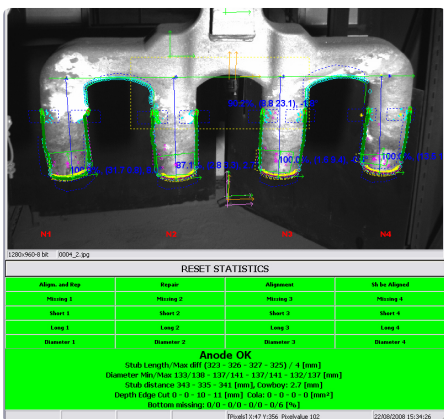

- Butt Classification
- Stub Classification
- Rod Tracking System

BUTT CLASSIFICATION

The Butt Classification includes the following measurements:

- Butt Dimension
 - Height, Area or Volume
- Bath Inspection
- Area and Coverage %
- Classification

The white areas identified with red borders are not properly cleaned.

Stub classification

SYSTEM ARCHITECTURE. Multiple application are connected over tcp/ip to a Scorpion Vision Rodding Server. With digital ip-cameras, the deployment and installation costs are low. The system can be remotely supported and configured.

STUB CLASSIFICATION

The Stub Classification includes the following measurements and calculations:

- Stub Measurement
 - 2D & 3D Measurement
 - Stub Cowboy Classification
- Stub Shape Verification
 - Stub Length, Diameter (min, max, mean)
 - Stub Shape Classification
- Bimetal Crack Detection

Identification symbol found

ROD TRACKING

The Rod Tracking system includes these functions:

- Reading number on anode
- Reading number on rod
- Reading numbers / position in pot line
- Use this to collect / read information.