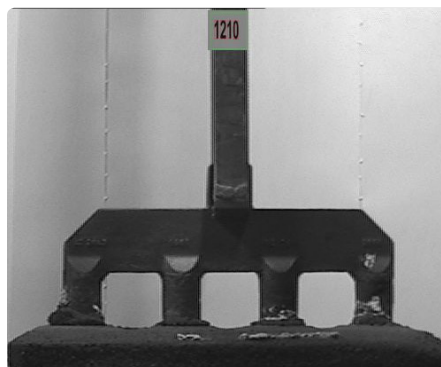

STUB CLASSIFICATION

The Stub Classification includes the following measurements and calculations:

- Stub Measurement
 - 2D & 3D Measurement
 - Stub Cowboy Classification
- Stub Shape Verification
 - Stub Length, Diameter (min, max, mean)
 - Stub Shape Classification
- Bimetal Crack Detection

Identification symbol found

ROD TRACKING

The Rod Tracking system includes these functions:

- Reading number on anode
- Reading number on rod
- Reading numbers / position in pot line
- Use this to collect / read information.