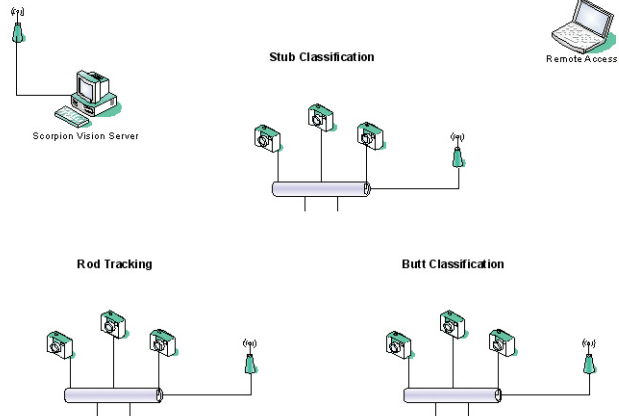

VISION SYSTEM FOR RODDING ALUMINIUM SMELTER

Scorpion Vision System for Rodding is a complete, cost effective and expandable platform for robust measurement, classification and tracking in Rodding Shops. The system consists of these applications:

- Butt Classification
- Stub Classification
- Rod Tracking System

BUTT CLASSIFICATION

The Butt Classification includes the following measurements:

- Butt Dimension
 - Height, Area or Volume
- Bath Inspection
- Area and Coverage %
- Classification

The white areas identified with red borders are not properly cleaned.

Stub classification

SYSTEM ARCHITECTURE. Multiple application are connected over tcp/ip to a Scorpion Vision Rodding Server. With digital ip-cameras, the deployment and installation costs are low. The system can be remotely supported and configured.

Identification symbol found

ROD TRACKING

The Rod Tracking system includes these functions:

- Reading number on anode
- Reading number on rod
- Reading numbers / position in pot line
- Use this to collect / read information.